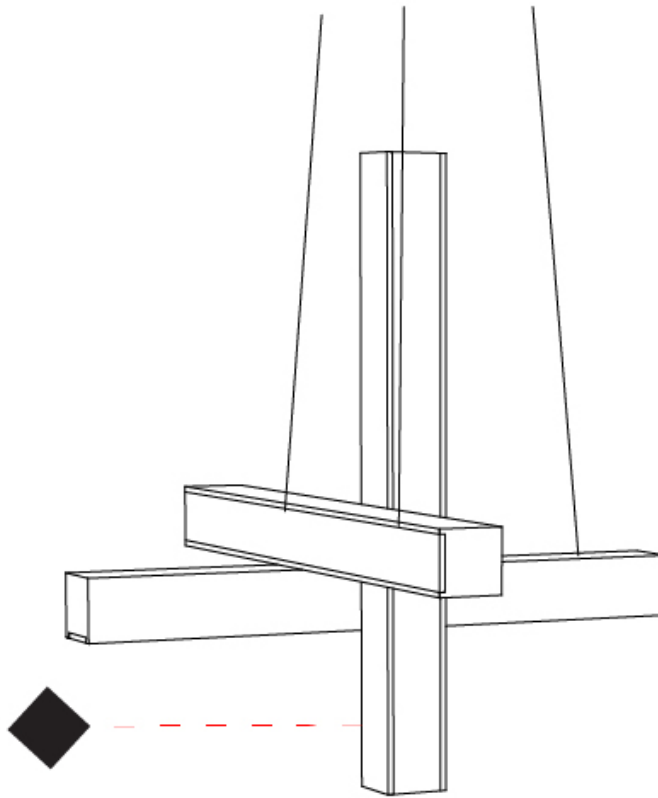

CROSS SHAPE SUSPENSION

D71028-

PROJECT

TYPE

SPECIFIER

QUANTITY

DATE

D