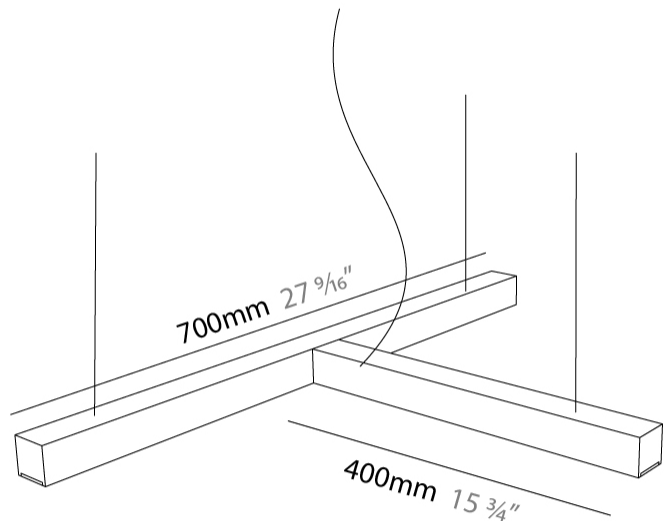

PROJECT	
TYPE	
SPECIFIER	
QUANTITY	
DATE	

T-SHAPE SUSPENSION

D71000-

base number
Color   Finish
Temperature   Options

1. To build a product code in our configurator select the specify button on the base model # product page
2. To build a manual product code on this datasheet choose from the options listed below in blue font and add the suffix to the base model #

GENERAL

Series: LED40 Modular
Subseries: T-Shape
Brand: Tunto
Division: Design
Mounting Type: Suspension
Mounting Location: Ceiling
Subcategory: Modular

PHYSICAL

Shape: Abstract
Length (mm): 700
Length (in): 27 ⁹/₁₆
Width (mm): 400
Width (in): 15 ³/₄
Height (mm): 40
Height (in): 1 ⁹/₁₆
Max. Overall Height (mm): 2040
Max. Overall Height (in): 80 ⁵/₁₆
Light Distribution: Direct
Diffuser: Opal
Fixture Finish: [WAL / ASH / OAK / BLK / WHI](#)
Fixture Material: Wood

ELECTRICAL

Lamp Type: LED
Input Wattage (W): 23
Total Output Wattage (W): 19
Dimming: Tri-Mode (Non-Dimming and Phase Dimming (120Vac only) and 0-10V Dimming)
Driver Included: Yes
Driver Location: Integrated
Driver Type: Constant Current - Universal
Driver Class: Class 2
Input Voltage (V): 120 - 277
Constant Current (MA): 700

LED

Color Temperature (°K): [2700 / 3000 / 4000](#)
Max. Delivered Lumen (lm): 1000
CRI: >93 CRI
Lamp Life (hrs): 50000

OPTICAL

RATINGS AND CERTIFICATIONS

Certified By: Certified for North American Standards
IP rating: IP20