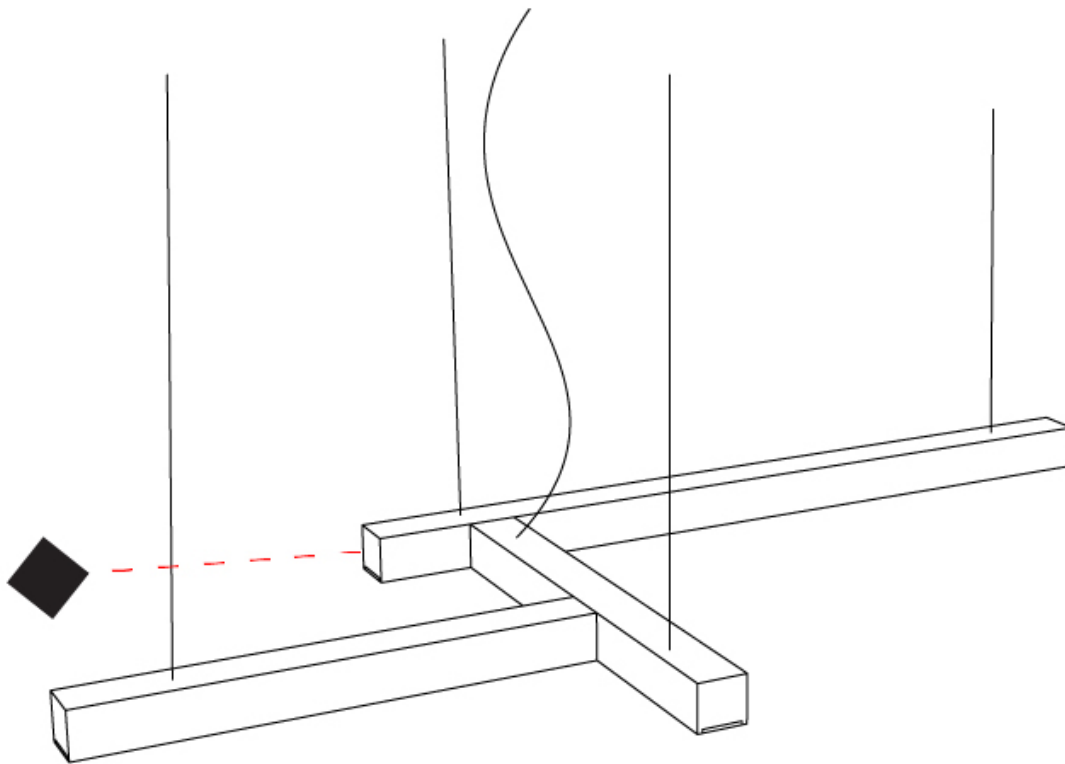

SHAPE 4 SUSPENSION

D71002-

PROJECT _____

TYPE _____

SPECIFIER _____

QUANTITY _____

DATE _____

D