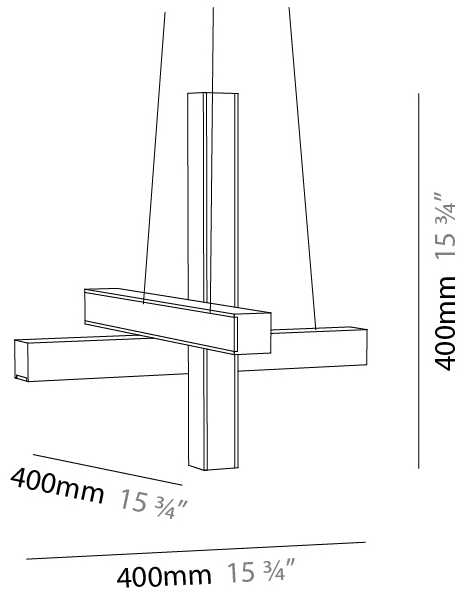

PROJECT	
TYPE	
SPECIFIER	
QUANTITY	
DATE	

CROSS SHAPE SUSPENSION

D71028-

base number
Color   Temperature   Finish   Options

1. To build a product code in our configurator select the specify button on the base model # product page
2. To build a manual product code on this datasheet choose from the options listed below in blue font and add the suffix to the base model #

GENERAL

Series: LED40 Modular
Subseries: Cross Shape
Brand: Tunto
Division: Design
Mounting Type: Suspension
Mounting Location: Ceiling
Subcategory: Modular

PHYSICAL

Shape: Abstract
Length (mm): 400
Length (in): 15 3/4
Width (mm): 400
Width (in): 15 3/4
Height (mm): 400
Height (in): 15 3/4
Max. Overall Height (mm): 2400
Max. Overall Height (in): 94 1/2
Extension (mm): 80
Extension (in): 3 1/8
Light Distribution: Omnidirectional
Diffuser: Opal
Fixture Finish: [WAL / ASH / OAK / BLK / WHI](#)
Fixture Material: Wood

ELECTRICAL

Lamp Type: LED
Input Wattage (W): 23
Total Output Wattage (W): 18.9
Dimming: Tri-Mode (Non-Dimming and Phase Dimming (120Vac only) and 0-10V Dimming)
Driver Included: Yes
Driver Location: Integrated
Driver Type: Constant Current - Universal
Driver Class: Class 2
Input Voltage (V): 120 - 277
Constant Current (MA): 700

LED

Color Temperature (°K): [2700 / 3000 / 4000](#)
Max. Delivered Lumen (lm): 1100
CRI: >93 CRI
Lamp Life (hrs): 50000

OPTICAL

RATINGS AND CERTIFICATIONS

Certified By: Certified for North American Standards
IP rating: IP20